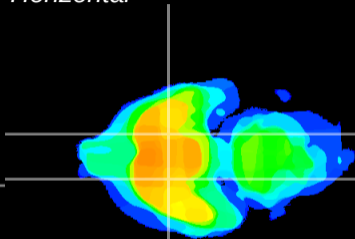

Coronal

Sagittal-R

Sagittal-L

ViBriSM: CX06293  
Horizontal

S0