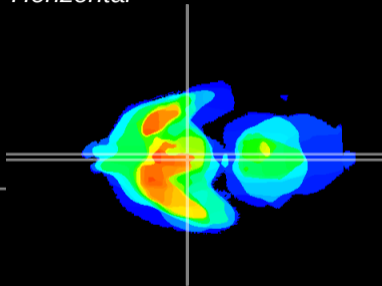

Coronal

Sagittal-R

Sagittal-L

ViBrism: CX06301
Horizontal

Arc