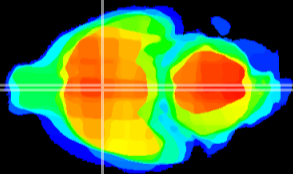

Coronal

Sagittal-R

Sagittal-L

ViBrism: CX06301  
Horizontal

SPa ventral