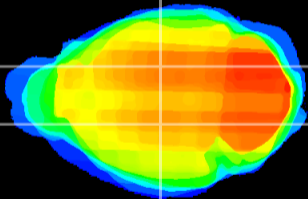

Coronal

Sagittal-R

Sagittal-L

ViBrism: CX06304
Horizontal

VPM/VPL