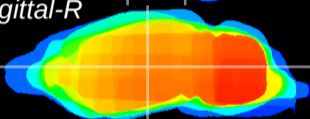

Coronal

Sagittal-R

Sagittal-L

ViBrism: CX06304
Horizontal

VPM/VPL