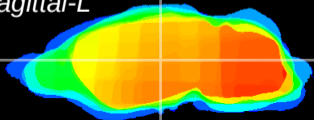

Coronal

Sagittal-R

Sagittal-L

ViBrism: CX06304
Horizontal

VPM/VPL