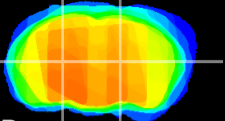

Coronal

Sagittal-R

Sagittal-L

ViBrism: CX06304
Horizontal

VPM/VPL