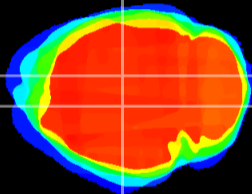

Coronal

Sagittal-R

Sagittal-L

ViBrism: CX06305
Horizontal

DG