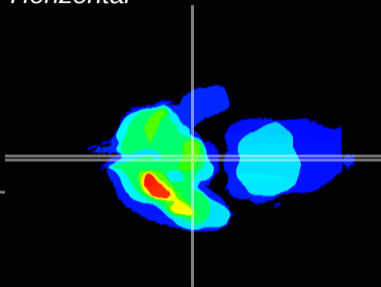

Coronal

Sagittal-R

Sagittal-L

ViBrism: CX06305
Horizontal

ME