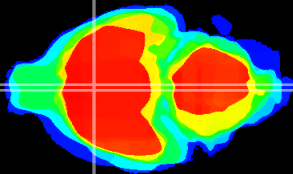

Coronal

Sagittal-R

Sagittal-L

ViBriSm: CX06305
Horizontal

MPA