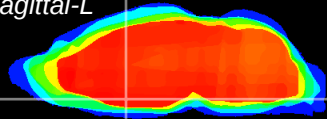

Coronal

Sagittal-R

Sagittal-L

ViBriSm: CX06305
Horizontal

MPA