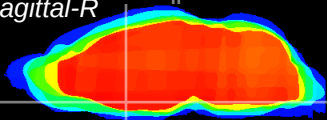

Coronal

Sagittal-R

Sagittal-L

ViBriSm: CX06305
Horizontal

MPA