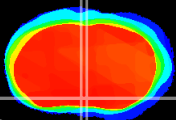

Coronal

Sagittal-R

Sagittal-L

ViBriSm: CX06305
Horizontal

MPA