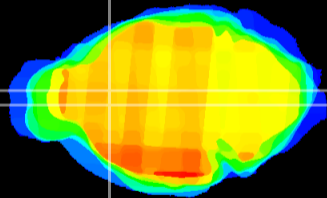

Coronal

Sagittal-R

Sagittal-L

ViBrism: CX06306
Horizontal

LS