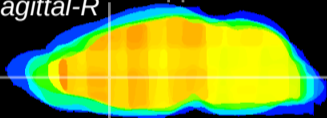

Coronal

Sagittal-R

Sagittal-L

ViBrism: CX06306
Horizontal

LS