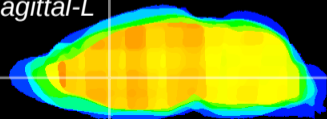

Coronal

Sagittal-R

Sagittal-L

ViBrism: CX06306
Horizontal

LS