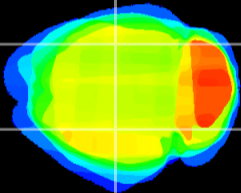

Coronal

Sagittal-R

Sagittal-L

ViBrism: CX06308
Horizontal

CA2/CA3