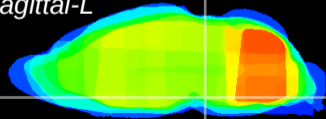

Coronal

Sagittal-R

Sagittal-L

ViBrism: CX06308
Horizontal

Pn