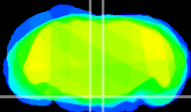

Coronal

Sagittal-R

Sagittal-L

ViBrism: CX06308
Horizontal

Pn