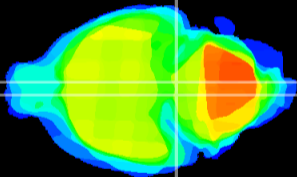

Coronal

Sagittal-R

Sagittal-L

ViBrism: CX06308
Horizontal

Pn