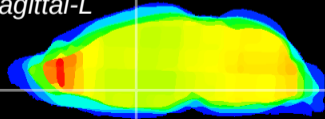

Coronal

Sagittal-R

Sagittal-L

ViBrism: CX06310
Horizontal

Pa