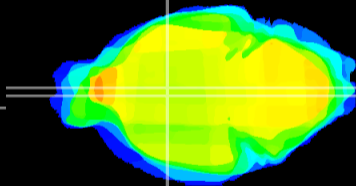

Coronal

Sagittal-R

Sagittal-L

ViBrism: CX06310
Horizontal

Pa