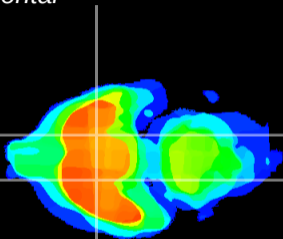

Coronal

Sagittal-R

Sagittal-L

ViBrism: CX06312
Horizontal

S0