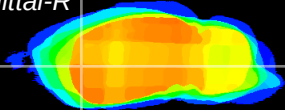

Coronal

Sagittal-R

Sagittal-L

ViBrism: CX06313
Horizontal

CPU lateral