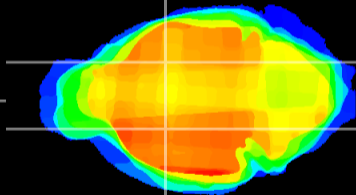

Coronal

Sagittal-R

Sagittal-L

ViBriSM: CX06313
Horizontal

GP