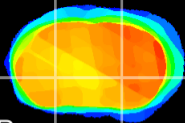

Coronal

Sagittal-R

Sagittal-L

ViBriSM: CX06313
Horizontal

GP