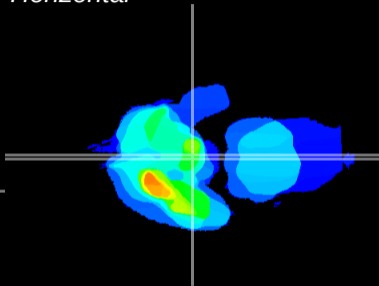

Coronal

Sagittal-R

Sagittal-L

ViBrism: CX06314
Horizontal

ME