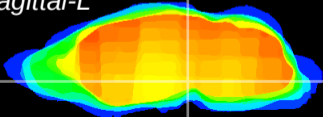

Coronal

Sagittal-R

Sagittal-L

ViBrism: CX06315
Horizontal

SN