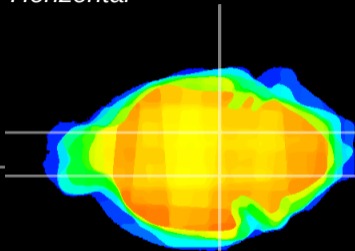

Coronal

Sagittal-R

Sagittal-L

ViBrism: CX06315
Horizontal

SN