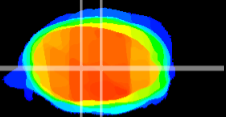

Coronal

Sagittal-R

Sagittal-L

ViBrism: CX06318
Horizontal

MVe