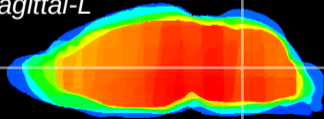

Coronal

Sagittal-R

Sagittal-L

ViBrism: CX06318
Horizontal

MVe