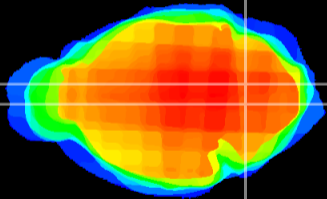

Coronal

Sagittal-R

Sagittal-L

ViBrism: CX06318
Horizontal

MVe