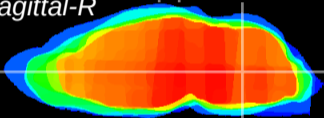

Coronal

Sagittal-R

Sagittal-L

ViBrism: CX06318
Horizontal

MVe