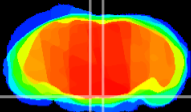

Coronal

Sagittal-R

Sagittal-L

ViBrism: CX06318
Horizontal

Pn