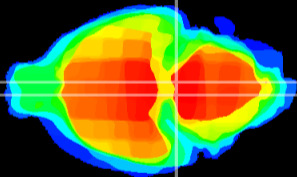

Coronal

Sagittal-R

Sagittal-L

ViBrism: CX06318
Horizontal

Pn