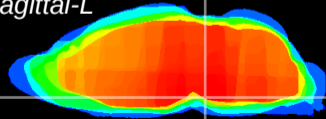

Coronal

Sagittal-R

Sagittal-L

ViBrism: CX06318
Horizontal

Pn