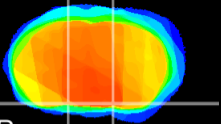

Coronal

Sagittal-R

Sagittal-L

ViBrism: CX06318
Horizontal

S0