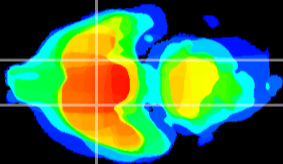

Coronal

Sagittal-R

Sagittal-L

ViBrism: CX06318
Horizontal

S0