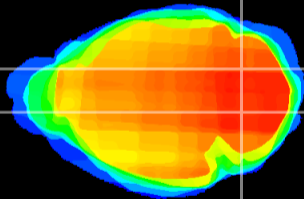

Coronal

Sagittal-R

Sagittal-L

ViBrism: CX06322
Horizontal

Cb nucleus