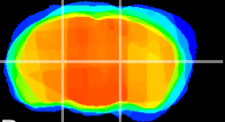

Coronal

Sagittal-R

Sagittal-L

ViBrism: CX06322
Horizontal

VPM/VPL