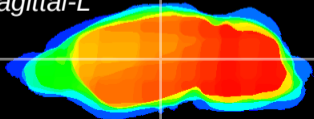

Coronal

Sagittal-R

Sagittal-L

ViBrism: CX06322
Horizontal

VPM/VPL