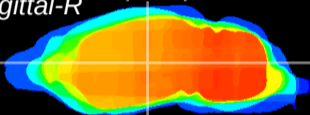

Coronal

Sagittal-R

Sagittal-L

ViBrism: CX06322
Horizontal

VPM/VPL