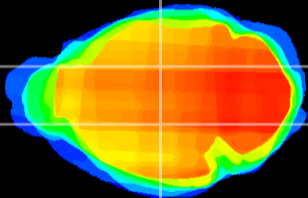

Coronal

Sagittal-R

Sagittal-L

ViBrism: CX06322
Horizontal

VPM/VPL