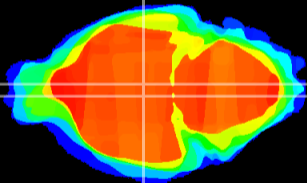

Coronal

Sagittal-R

Sagittal-L

ViBrism: CX06323
Horizontal

DM