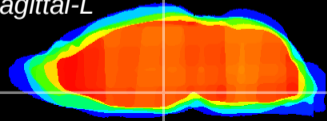

Coronal

Sagittal-R

Sagittal-L

ViBrism: CX06323
Horizontal

DM