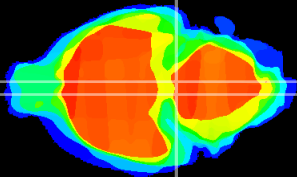

Coronal

Sagittal-R

Sagittal-L

ViBrisM: CX06323
Horizontal

Pn