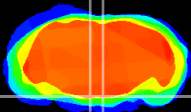

Coronal

Sagittal-R

Sagittal-L

ViBrisM: CX06323
Horizontal

Pn