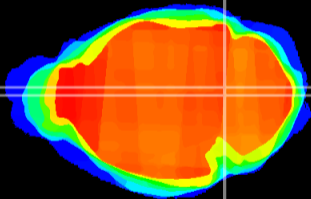

Coronal

Sagittal-R

Sagittal-L

ViBrism: CX06323
Horizontal

Tg