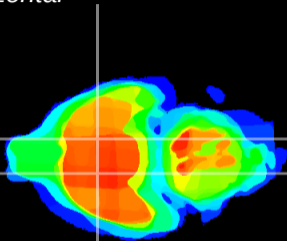

Coronal

Sagittal-R

Sagittal-L

ViBrism: CX06325
Horizontal

LH