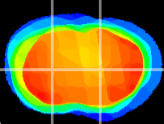

Coronal

Sagittal-R

Sagittal-L

ViBris: CX06327  
Horizontal

CPU medial