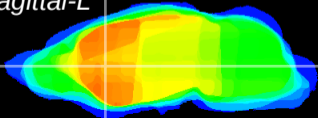

Coronal

Sagittal-R

Sagittal-L

ViBris: CX06327  
Horizontal

CPU medial