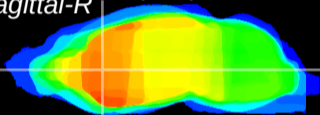

Coronal

Sagittal-R

Sagittal-L

ViBris: CX06327  
Horizontal

CPU medial