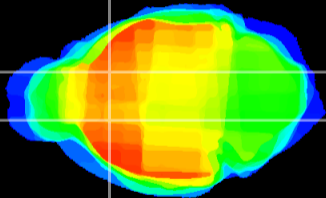

Coronal

Sagittal-R

Sagittal-L

ViBris: CX06327  
Horizontal

CPU medial