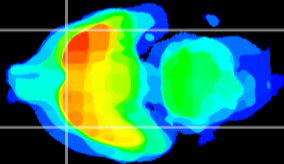

Coronal

Sagittal-R

Sagittal-L

ViBriSM: CX06329
Horizontal

Pir