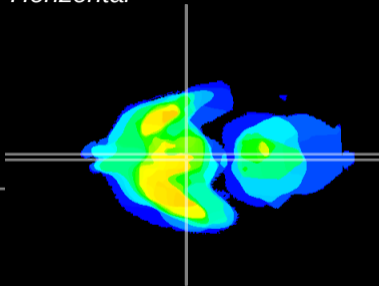

Coronal

Sagittal-R

Sagittal-L

ViBrism: CX06332
Horizontal

Arc