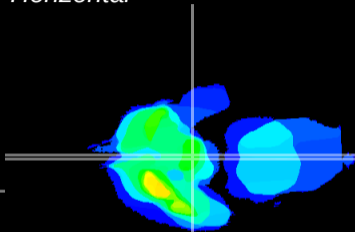

Coronal

Sagittal-R

Sagittal-L

ViBrism: CX06332
Horizontal

ME