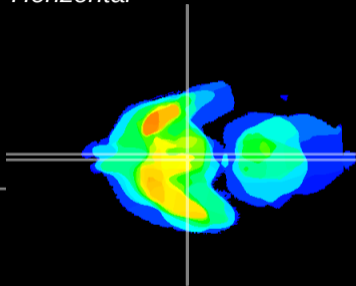

Coronal

Sagittal-R

Sagittal-L

ViBrism: CX06333
Horizontal

Arc