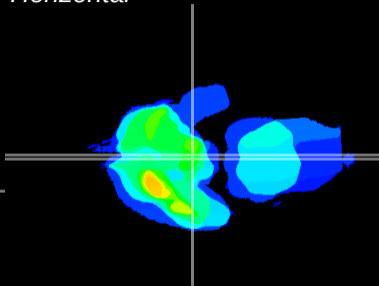

Coronal

Sagittal-R

Sagittal-L

ViBrism: CX06333
Horizontal

ME