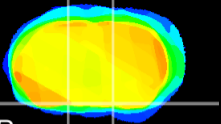

Coronal

Sagittal-R

Sagittal-L

ViBrism: CX06333
Horizontal

S0