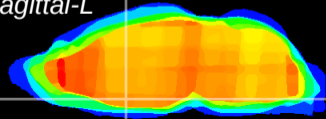

Coronal

Sagittal-R

Sagittal-L

ViBriSM: CX06336
Horizontal

MPA