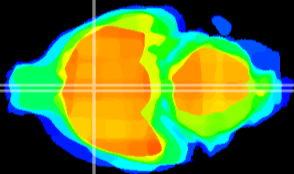

Coronal

Sagittal-R

Sagittal-L

ViBriSM: CX06336
Horizontal

MPA