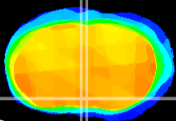

Coronal

Sagittal-R

Sagittal-L

ViBriSM: CX06336
Horizontal

MPA