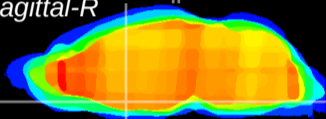

Coronal

Sagittal-R

Sagittal-L

ViBriSM: CX06336
Horizontal

MPA