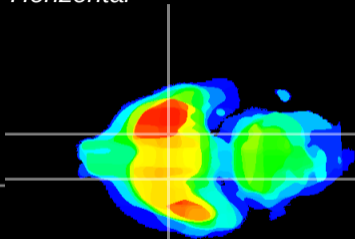

Coronal

Sagittal-R

Sagittal-L

ViBriSM: CX06338
Horizontal

S0