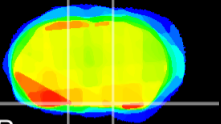

Coronal

Sagittal-R

Sagittal-L

ViBriSM: CX06338
Horizontal

S0