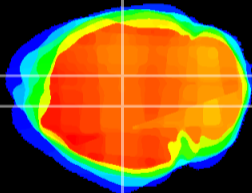

Coronal

Sagittal-R

Sagittal-L

ViBrism: CX06340
Horizontal

DG