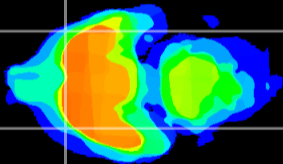

Coronal

Sagittal-R

Sagittal-L

ViBriSm: CX06340
Horizontal

Pir