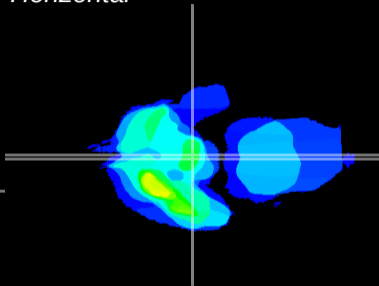

Coronal

Sagittal-R

Sagittal-L

ViBrism: CX06355
Horizontal

ME