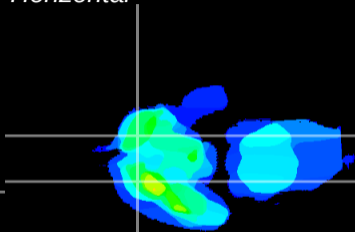

Coronal

Sagittal-R

Sagittal-L

ViBrism: CX06357
Horizontal

Tu