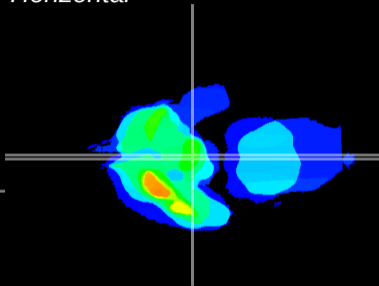

Coronal

Sagittal-R

Sagittal-L

ViBrism: CX06359
Horizontal

ME