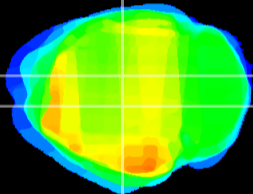

Coronal

Sagittal-R

Sagittal-L

ViBrism: CX06364
Horizontal

DG