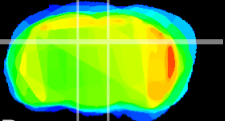

Coronal

Sagittal-R

Sagittal-L

ViBrism: CX06364
Horizontal

DG