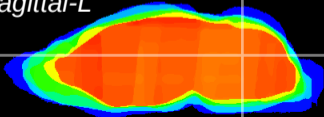

Coronal

Sagittal-R

Sagittal-L

ViBrism: CX06365
Horizontal

Cb nucleus