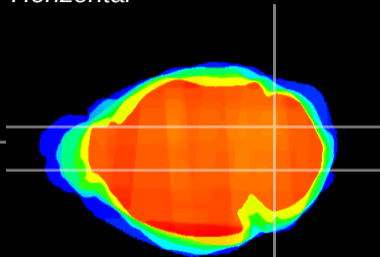

Coronal

Sagittal-R

Sagittal-L

ViBrism: CX06365
Horizontal

Cb nucleus