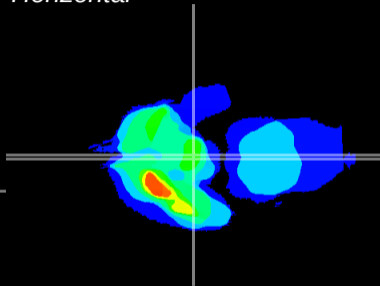

Coronal

Sagittal-R

Sagittal-L

ViBrism: CX06365
Horizontal

ME