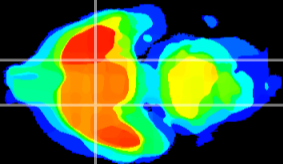

Coronal

Sagittal-R

Sagittal-L

ViBrism: CX06367
Horizontal

S0