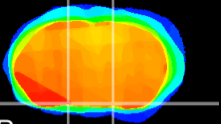

Coronal

Sagittal-R

Sagittal-L

ViBrism: CX06367
Horizontal

S0