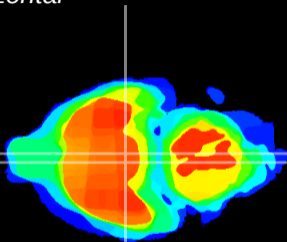

Coronal

Sagittal-R

Sagittal-L

ViBrism: CX06369
Horizontal

VMH