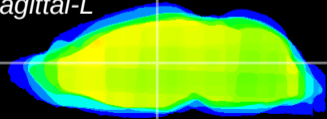

Coronal

Sagittal-R

Sagittal-L

ViBrism: CX06375
Horizontal

MD