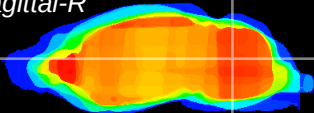

Coronal

Sagittal-R

Sagittal-L

ViBrism: CX06389
Horizontal

Cb nucleus