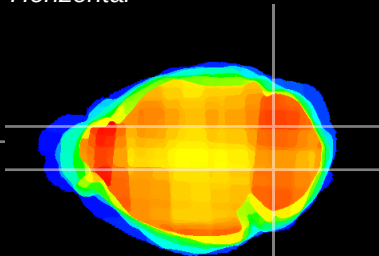

Coronal

Sagittal-R

Sagittal-L

ViBrism: CX06389
Horizontal

Cb nucleus