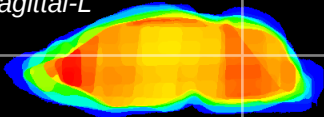

Coronal

Sagittal-R

Sagittal-L

ViBrism: CX06389
Horizontal

Cb nucleus