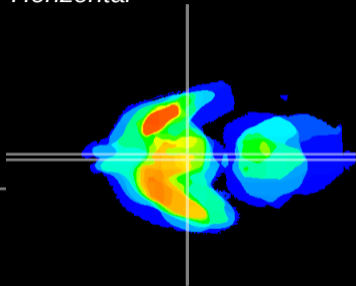

Coronal

Sagittal-R

Sagittal-L

ViBrism: CX06390
Horizontal

Arc