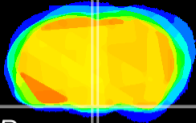

Coronal

Sagittal-R

Sagittal-L

ViBrism: CX06390
Horizontal

Arc