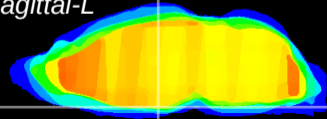

Coronal

Sagittal-R

Sagittal-L

ViBrism: CX06390
Horizontal

Arc