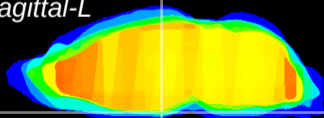

Coronal

Sagittal-R

Sagittal-L

ViBrism: CX06390
Horizontal

ME