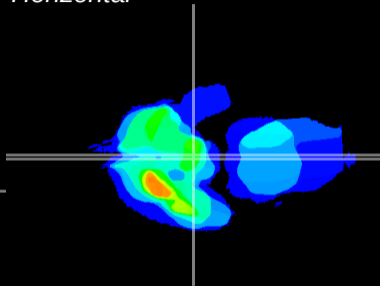

Coronal

Sagittal-R

Sagittal-L

ViBrism: CX06390
Horizontal

ME