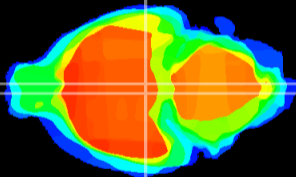

Coronal

Sagittal-R

Sagittal-L

ViBrism: CX06392
Horizontal

M