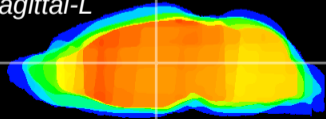

Coronal

Sagittal-R

Sagittal-L

ViBrism: CX06398
Horizontal

MD