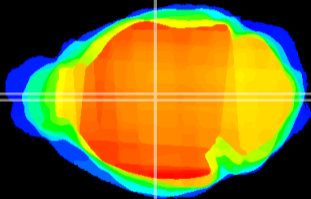

Coronal

Sagittal-R

Sagittal-L

ViBrism: CX06398
Horizontal

MD